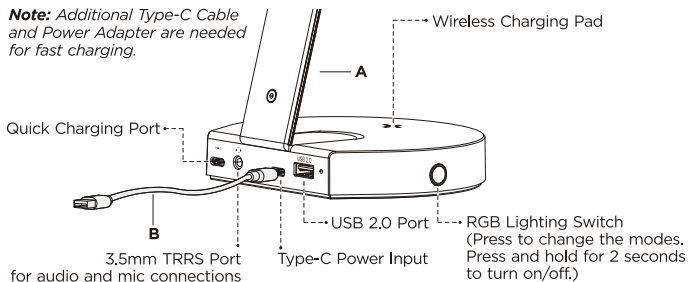

Konic

Instruction Manual

RING-SHAPED RGB GAMING HEADPHONE STAND

With Qi Wireless Charger

KHS-02W

Dimensions
120x112x260mm

A (x1)

B (x1)
(1500mm)

Note: Additional Type-C Cable and Power Adapter are needed for fast charging.

Disposal: The product with this mark indicates that this product shouldn't be disposed with other household waste. To prevent possible harm to the environment or human health from uncontrolled waste disposal, recycle it responsibly to promote the sustainable reuse of material resources. To return your used device, please use the local recycle service or contact your point of purchase to dispose the product.